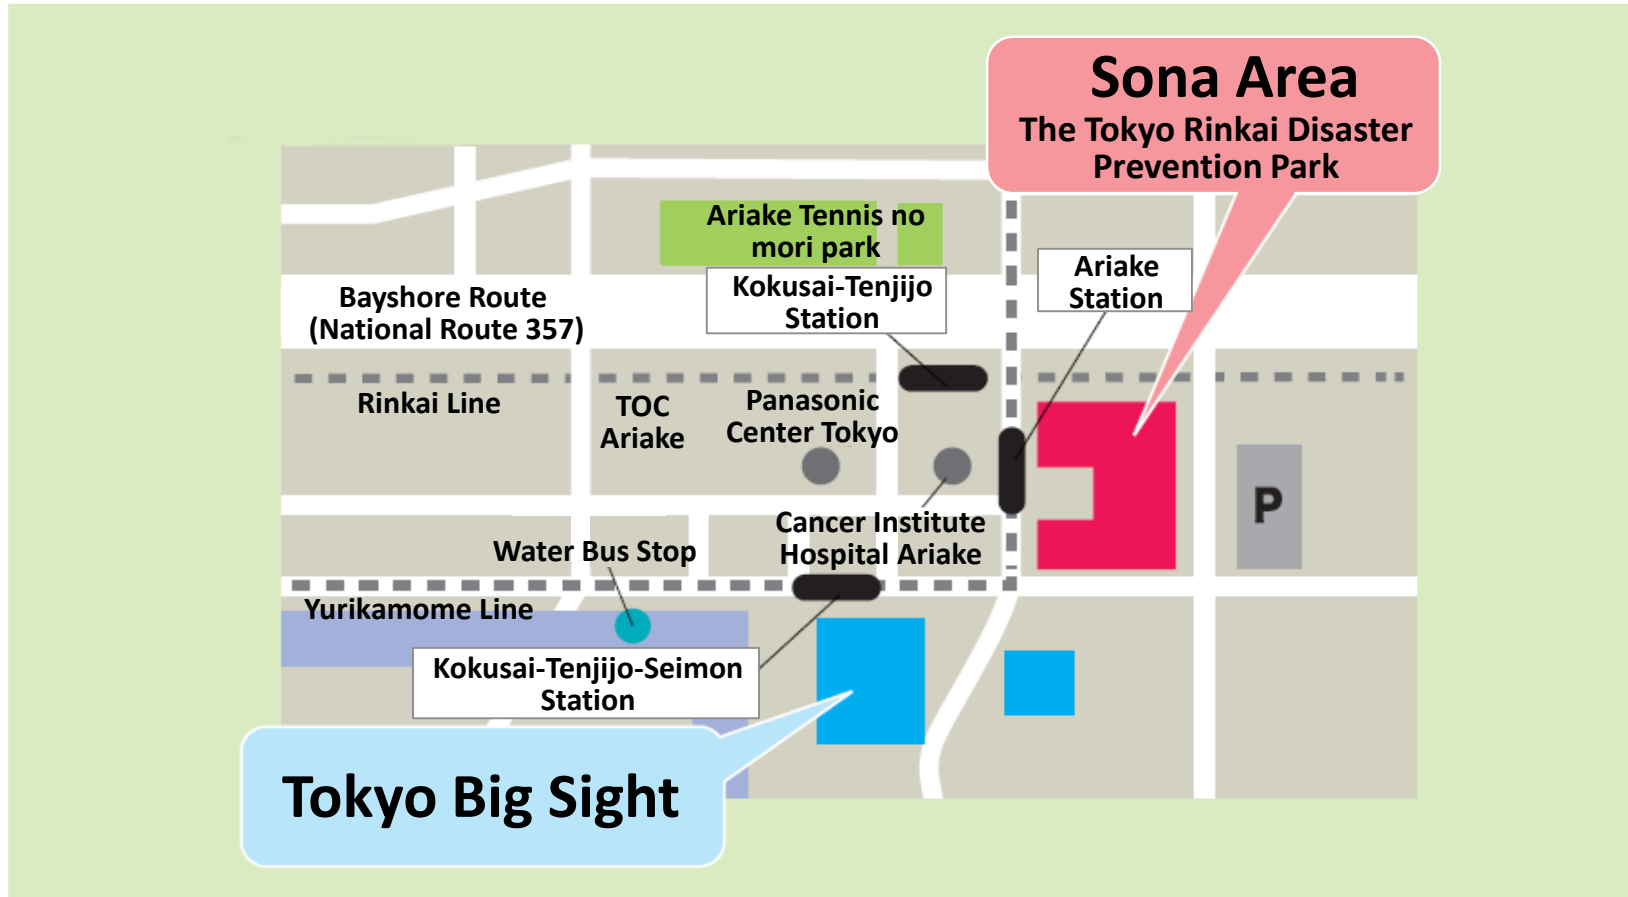

# Access Map

## **Tokyo Big Sight @ Conference Tower 7th floor, 8th floor**

**National Conference for Promoting Disaster Risk Reduction Session Venue**  
Session, Presentation Booth, Poster Session

## **Sona Area @ The Tokyo Rinkai Disaster Prevention Park**

**National Conference for Promoting Disaster Risk Reduction Pavilion Venue**  
Session, Presentation Booth, Poster Session, Workshop, Outdoor exhibition